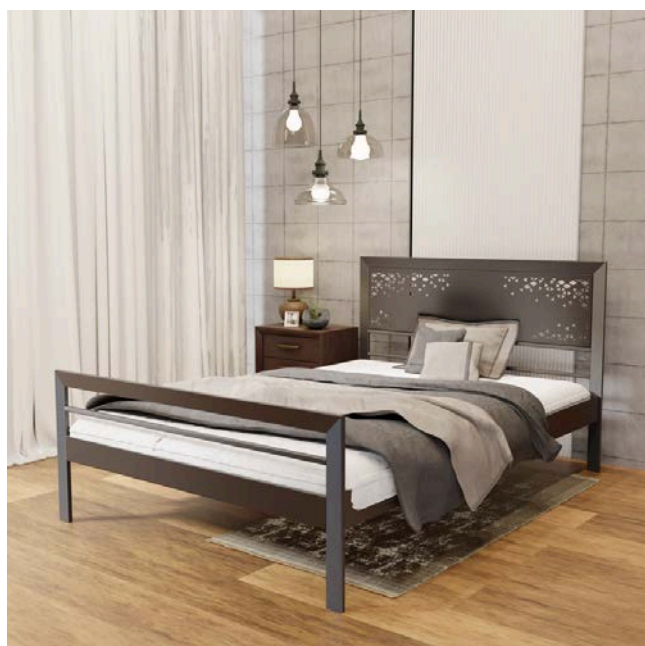

LKS90

Bed with square headrest suitable for a mattress of 90x200 size

PARAMETERS

Width	90.6 cm
Length	204.6 cm
Available colours	black, grey, white, gold, ecru

LKS120

Bed with square headrest suitable for mattress size 120x200

PARAMETERS

Width	120.6 cm
Length	204.6 cm
Available colours	black, grey, white, gold, ecru

LKS140

Bed with square headrest suitable for mattress size 140x200

PARAMETERS

Width	140.6 cm
Length	204.6 cm
Available colours	black, grey, white, gold, ecru

LK0100

Bed with rounded headrest suitable for 100x200 mattress

PARAMETERS

Width	100.6 cm
Length	206.6 cm
Available colours	black, grey, white, gold, ecru

LK0160

Bed with rounded headrest suitable for 160x200 mattress