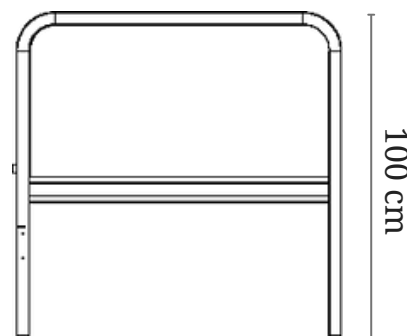

LKS90

Bed with square headrest suitable for a mattress of 90x200 size

PARAMETERS

Width	90.6 cm
Length	204.6 cm
Available colours	black, grey, white, gold, ecru

LKS120

Bed with square headrest suitable for mattress size 120x200

PARAMETERS

Width	120.6 cm
Length	204.6 cm
Available colours	black, grey, white, gold, ecru

LKS140

Bed with square headrest suitable for mattress size 140x200

PARAMETERS

Width	140.6 cm
Length	204.6 cm
Available colours	black, grey, white, gold, ecru

LK0100

Bed with rounded headrest suitable for 100x200 mattress

PARAMETERS

Width	100.6 cm
Length	206.6 cm
Available colours	black, grey, white, gold, ecru

LK0160

Bed with rounded headrest suitable for 160x200 mattress

PARAMETERS

Width	160.6 cm
Length	206.6 cm
Available colours	black, grey, white, gold, ecru

AVAILABLE DESIGNS OF BED HEADRESTS

In addition to solid sheet metal headrests without filling, we have a number of designs. The following headrest designs can be applied to any of the beds we offer.