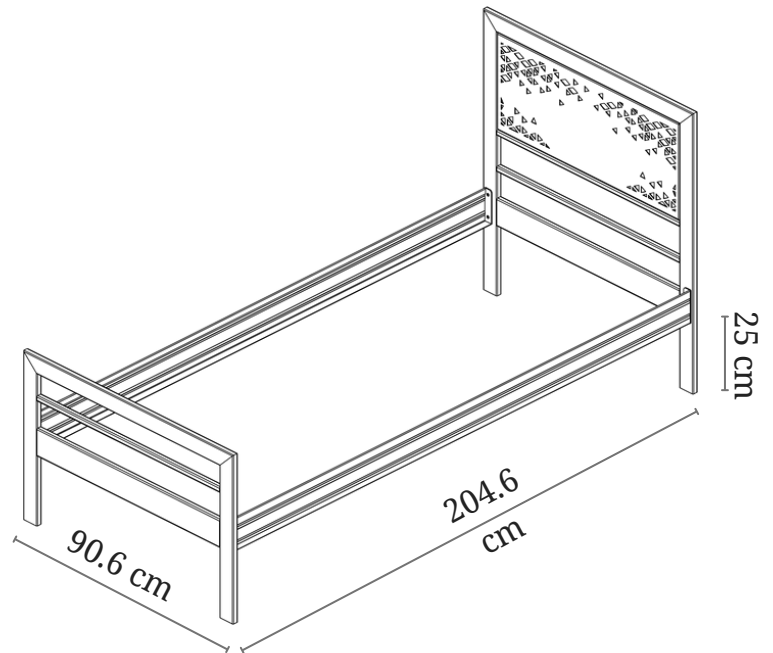

LKS90

Bed with square headrest suitable for a mattress of 90x200 size

PARAMETERS

Width	90.6 cm
Length	204.6 cm
Available colours	black, grey, white, gold, ecru

LKS120

Bed with square headrest suitable for mattress size 120x200

PARAMETERS

Width	120.6 cm
Length	204.6 cm
Available colours	black, grey, white, gold, ecru

LKS140

Bed with square headrest suitable for mattress size 140x200

PARAMETERS

Width	140.6 cm
Length	204.6 cm
Available colours	black, grey, white, gold, ecru

LK0100

Bed with rounded headrest suitable for 100x200 mattress

PARAMETERS

Width	100.6 cm
Length	206.6 cm
Available colours	black, grey, white, gold, ecru

LK0160

Bed with rounded headrest suitable for 160x200 mattress

PARAMETERS

Width	160.6 cm
Length	206.6 cm
Available colours	black, grey, white, gold, ecru

AVAILABLE DESIGNS OF BED HEADRESTS

In addition to solid sheet metal headrests without filling, we have a number of designs. The following headrest designs can be applied to any of the beds we offer.