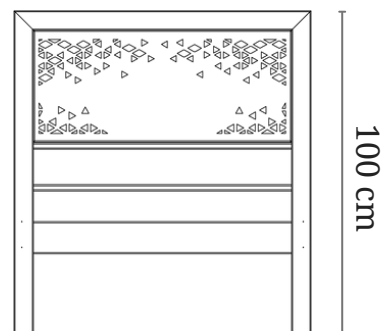

LKS90

Bed with square headrest suitable for a mattress of 90x200 size

PARAMETERS

Width	90.6 cm
Length	204.6 cm
Available colours	black, grey, white, gold, ecru

LKS120

Bed with square headrest suitable for mattress size 120x200

PARAMETERS

Width	120.6 cm
Length	204.6 cm
Available colours	black, grey, white, gold, ecru

LKS140

Bed with square headrest suitable for mattress size 140x200

PARAMETERS

Width	140.6 cm
Length	204.6 cm
Available colours	black, grey, white, gold, ecru

LK0100

Bed with rounded headrest suitable for 100x200 mattress

PARAMETERS

Width	100.6 cm
Length	206.6 cm
Available colours	black, grey, white, gold, ecru

LK0160

Bed with rounded headrest suitable for 160x200 mattress

PARAMETERS

Width	160.6 cm
Length	206.6 cm
Available colours	black, grey, white, gold, ecru

AVAILABLE DESIGNS OF BED HEADRESTS

In addition to solid sheet metal headrests without filling, we have a number of designs. The following headrest designs can be applied to any of the beds we offer.