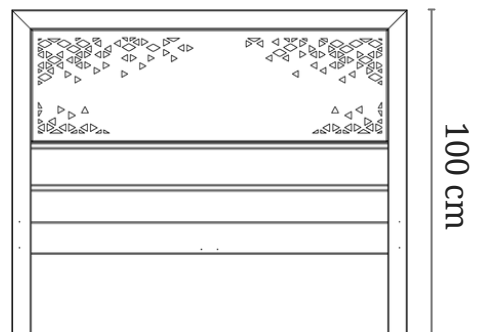

LKS90

Bed with square headrest suitable for a mattress of 90x200 size

PARAMETERS

Width	90.6 cm
Length	204.6 cm
Available colours	black, grey, white, gold, ecru

LKS120

Bed with square headrest suitable for mattress size 120x200

PARAMETERS

Width	120.6 cm
Length	204.6 cm
Available colours	black, grey, white, gold, ecru

LKS140

Bed with square headrest suitable for mattress size 140x200

PARAMETERS

Width	140.6 cm
Length	204.6 cm
Available colours	black, grey, white, gold, ecru

LK0100

Bed with rounded headrest suitable for 100x200 mattress

PARAMETERS

Width	100.6 cm
Length	206.6 cm
Available colours	black, grey, white, gold, ecru

LK0160

Bed with rounded headrest suitable for 160x200 mattress

PARAMETERS

Width	160.6 cm
Length	206.6 cm
Available colours	black, grey, white, gold, ecru

AVAILABLE DESIGNS OF BED HEADRESTS

In addition to solid sheet metal headrests without filling, we have a number of designs. The following headrest designs can be applied to any of the beds we offer.