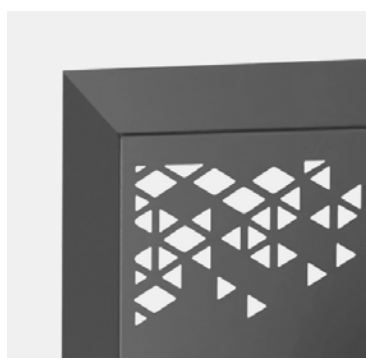

DESIGN

Modern designs made by new technology machines.