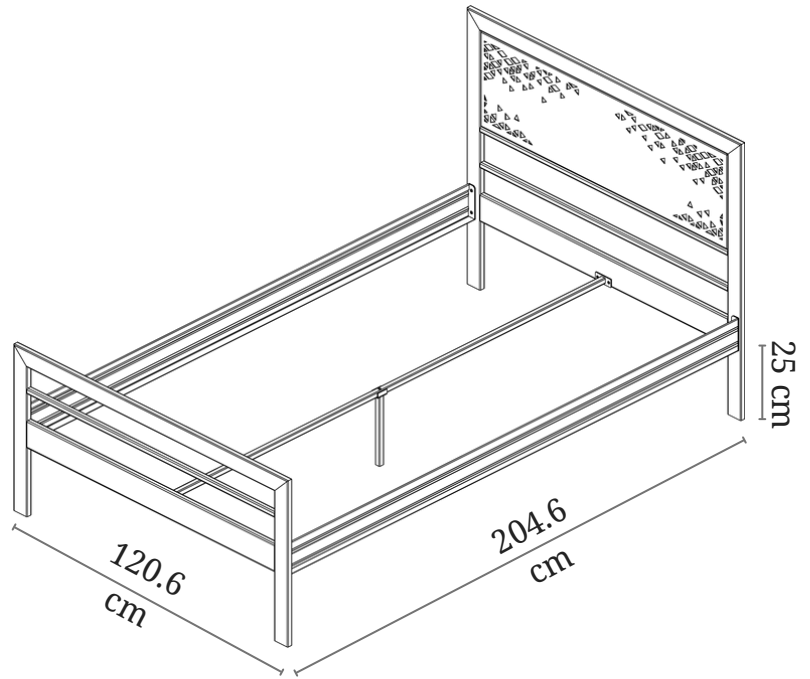

LKS90

Bed with square headrest suitable for a mattress of 90x200 size

PARAMETERS

Width	90.6 cm
Length	204.6 cm
Available colours	black, grey, white, gold, ecru

LKS120

Bed with square headrest suitable for mattress size 120x200

PARAMETERS

Width	120.6 cm
Length	204.6 cm
Available colours	black, grey, white, gold, ecru

LKS140

Bed with square headrest suitable for mattress size 140x200

PARAMETERS

Width	140.6 cm
Length	204.6 cm
Available colours	black, grey, white, gold, ecru

LK0100

Bed with rounded headrest suitable for 100x200 mattress

PARAMETERS

Width	100.6 cm
Length	206.6 cm
Available colours	black, grey, white, gold, ecru

LK0160

Bed with rounded headrest suitable for 160x200 mattress

PARAMETERS

Width	160.6 cm
Length	206.6 cm
Available colours	black, grey, white, gold, ecru

AVAILABLE DESIGNS OF BED HEADRESTS

In addition to solid sheet metal headrests without filling, we have a number of designs. The following headrest designs can be applied to any of the beds we offer.