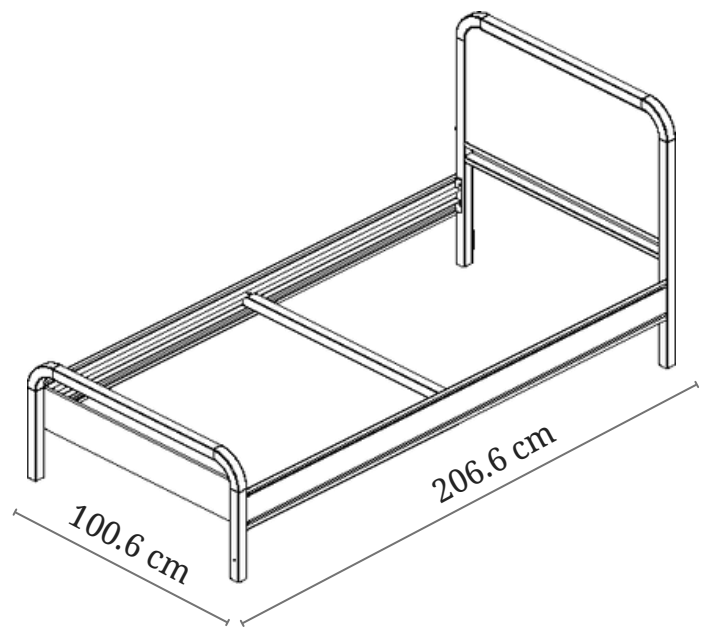

LKS90

Bed with square headrest suitable for a mattress of 90x200 size

PARAMETERS

Width	90.6 cm
Length	204.6 cm
Available colours	black, grey, white, gold, ecru

LKS120

Bed with square headrest suitable for mattress size 120x200

PARAMETERS

Width	120.6 cm
Length	204.6 cm
Available colours	black, grey, white, gold, ecru

LKS140

Bed with square headrest suitable for mattress size 140x200

PARAMETERS

Width	140.6 cm
Length	204.6 cm
Available colours	black, grey, white, gold, ecru

LK0100

Bed with rounded headrest suitable for 100x200 mattress

PARAMETERS

Width	100.6 cm
Length	206.6 cm
Available colours	black, grey, white, gold, ecru

LK0160

Bed with rounded headrest suitable for 160x200 mattress

PARAMETERS

Width	160.6 cm
Length	206.6 cm
Available colours	black, grey, white, gold, ecru

AVAILABLE DESIGNS OF BED HEADRESTS

In addition to solid sheet metal headrests without filling, we have a number of designs. The following headrest designs can be applied to any of the beds we offer.