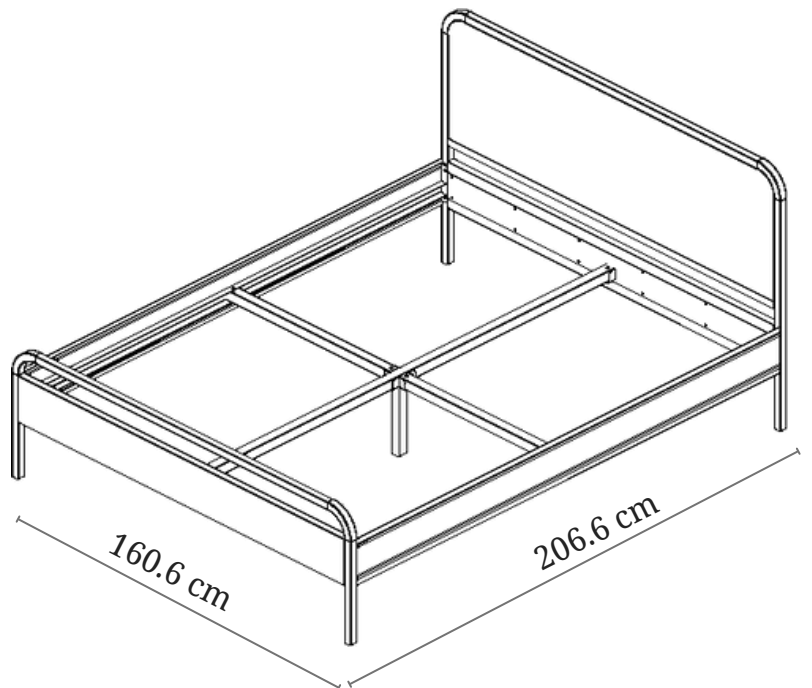

LKS90

Bed with square headrest suitable for a mattress of 90x200 size

PARAMETERS

Width	90.6 cm
Length	204.6 cm
Available colours	black, grey, white, gold, ecru

LKS120

Bed with square headrest suitable for mattress size 120x200

PARAMETERS

Width	120.6 cm
Length	204.6 cm
Available colours	black, grey, white, gold, ecru

LKS140

Bed with square headrest suitable for mattress size 140x200

PARAMETERS

Width	140.6 cm
Length	204.6 cm
Available colours	black, grey, white, gold, ecru

LK0100

Bed with rounded headrest suitable for 100x200 mattress

PARAMETERS

Width	100.6 cm
Length	206.6 cm
Available colours	black, grey, white, gold, ecru

LK0160

Bed with rounded headrest suitable for 160x200 mattress

PARAMETERS

Width	160.6 cm
Length	206.6 cm
Available colours	black, grey, white, gold, ecru

AVAILABLE DESIGNS OF BED HEADRESTS

In addition to solid sheet metal headrests without filling, we have a number of designs. The following headrest designs can be applied to any of the beds we offer.