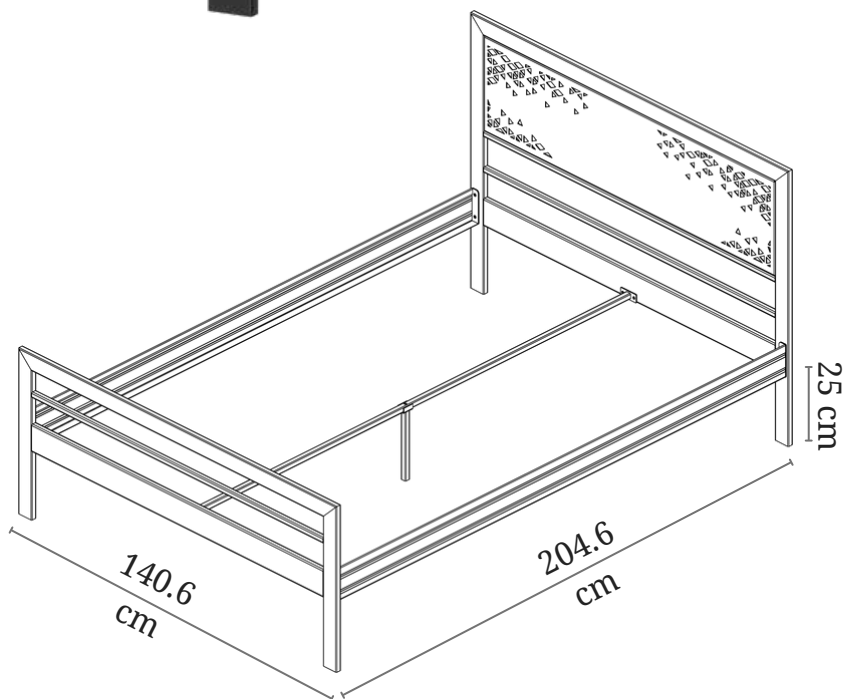

LKS90

Bed with square headrest suitable for a mattress of 90x200 size

PARAMETERS

Width	90.6 cm
Length	204.6 cm
Available colours	black, grey, white, gold, ecru

LKS120

Bed with square headrest suitable for mattress size 120x200

PARAMETERS

Width	120.6 cm
Length	204.6 cm
Available colours	black, grey, white, gold, ecru

LKS140

Bed with square headrest suitable for mattress size 140x200

PARAMETERS

Width	140.6 cm
Length	204.6 cm
Available colours	black, grey, white, gold, ecru

LK0100

Bed with rounded headrest suitable for 100x200 mattress

PARAMETERS

Width	100.6 cm
Length	206.6 cm
Available colours	black, grey, white, gold, ecru

LK0160

Bed with rounded headrest suitable for 160x200 mattress

PARAMETERS

Width	160.6 cm
Length	206.6 cm
Available colours	black, grey, white, gold, ecru

AVAILABLE DESIGNS OF BED HEADRESTS

In addition to solid sheet metal headrests without filling, we have a number of designs. The following headrest designs can be applied to any of the beds we offer.