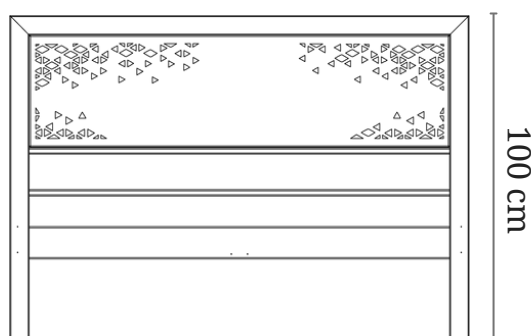

LKS90

Bed with square headrest suitable for a mattress of 90x200 size

PARAMETERS

Width	90.6 cm
Length	204.6 cm
Available colours	black, grey, white, gold, ecru

LKS120

Bed with square headrest suitable for mattress size 120x200

PARAMETERS

Width	120.6 cm
Length	204.6 cm
Available colours	black, grey, white, gold, ecru

LKS140

Bed with square headrest suitable for mattress size 140x200

PARAMETERS

Width	140.6 cm
Length	204.6 cm
Available colours	black, grey, white, gold, ecru

LK0100

Bed with rounded headrest suitable for 100x200 mattress

PARAMETERS

Width	100.6 cm
Length	206.6 cm
Available colours	black, grey, white, gold, ecru

LK0160

Bed with rounded headrest suitable for 160x200 mattress

PARAMETERS

Width	160.6 cm
Length	206.6 cm
Available colours	black, grey, white, gold, ecru

AVAILABLE DESIGNS OF BED HEADRESTS

In addition to solid sheet metal headrests without filling, we have a number of designs. The following headrest designs can be applied to any of the beds we offer.