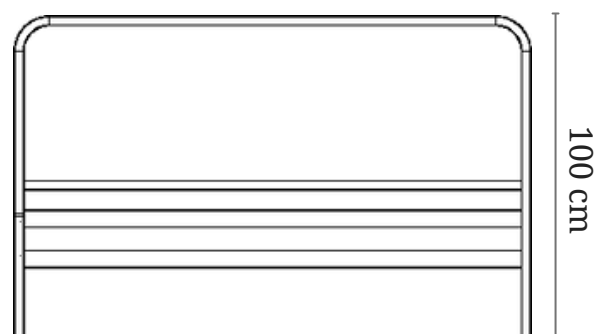

LKS90

Bed with square headrest suitable for a mattress of 90x200 size

PARAMETERS

Width	90.6 cm
Length	204.6 cm
Available colours	black, grey, white, gold, ecru

LKS120

Bed with square headrest suitable for mattress size 120x200

PARAMETERS

Width	120.6 cm
Length	204.6 cm
Available colours	black, grey, white, gold, ecru

LKS140

Bed with square headrest suitable for mattress size 140x200

PARAMETERS

Width	140.6 cm
Length	204.6 cm
Available colours	black, grey, white, gold, ecru

LK0100

Bed with rounded headrest suitable for 100x200 mattress

PARAMETERS

Width	100.6 cm
Length	206.6 cm
Available colours	black, grey, white, gold, ecru

LK0160

Bed with rounded headrest suitable for 160x200 mattress

PARAMETERS

Width	160.6 cm
Length	206.6 cm
Available colours	black, grey, white, gold, ecru

AVAILABLE DESIGNS OF BED HEADRESTS

In addition to solid sheet metal headrests without filling, we have a number of designs. The following headrest designs can be applied to any of the beds we offer.